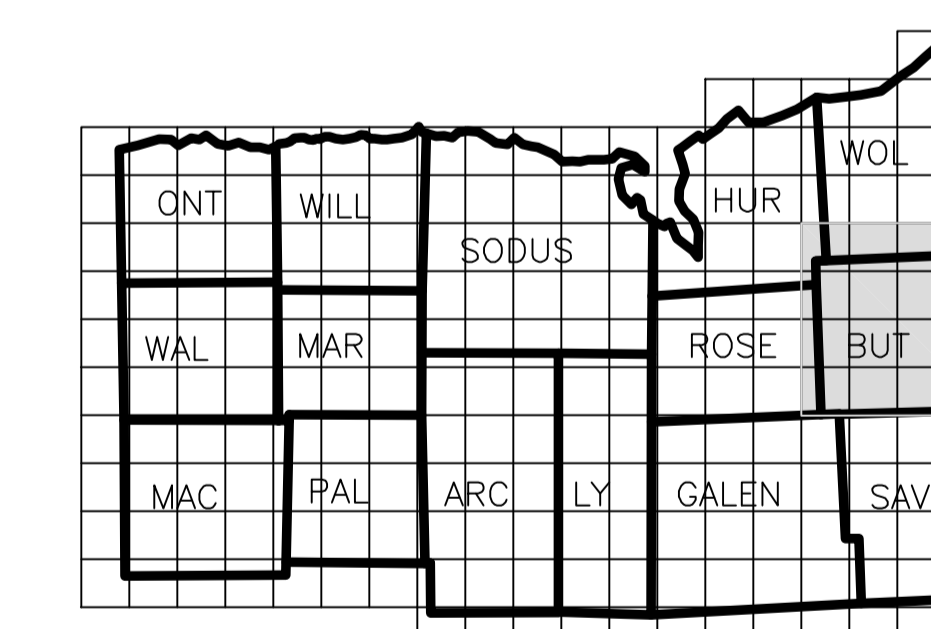

WAYNE COUNTY

REAL PROPERTY TAX SERVICE

16 WILLIAM STREET
LYONS, NEW YORK
www.co.wayne.ny.us
UNDER AUTHORITY
OF
WAYNE COUNTY BOARD OF SUPERVISORS

LEGEND

TOWN LINE	---	ROAD OR RAILROAD BNDY.	---
VILLAGE LINE	---	COUNTY LINE	---
SECTION MAP LIMIT	---	SEWER DISTRICT LINE	---
GREAT LOT LINE	---	LIGHTING DISTRICT LINE	---
SCHOOL DISTRICT LINE	---	FIRE DISTRICT LINE	---
WATER DISTRICT LINE	---	DENOTES COMMON OWNER	⊙
GREAT LOT NO.	⊙	CALCULATED ACREAGE	7.5 A (C)
PROPERTY LINE	---	DEED ACREAGE	17.5 A
ORIGINAL LOT LINE	---	SCALED DIMENSION	452 (S)
RAILROAD	---	DEED DIMENSION	123.8 (D)
STREAM OR DITCH	---	SECTION & MAP NO.	60118-17
COORDINATE GRID	+	CENTERLINE DIMENSION	671.12 C

SPECIAL DISTRICTS

SCHOOL	
FIRE	
WATER	
SEWER	
LIGHTING	

FOR TAX PURPOSES ONLY NOT TO BE USED FOR CONVEYANCE

NOTICE OF DISCLAIMER

LOCATION MAP