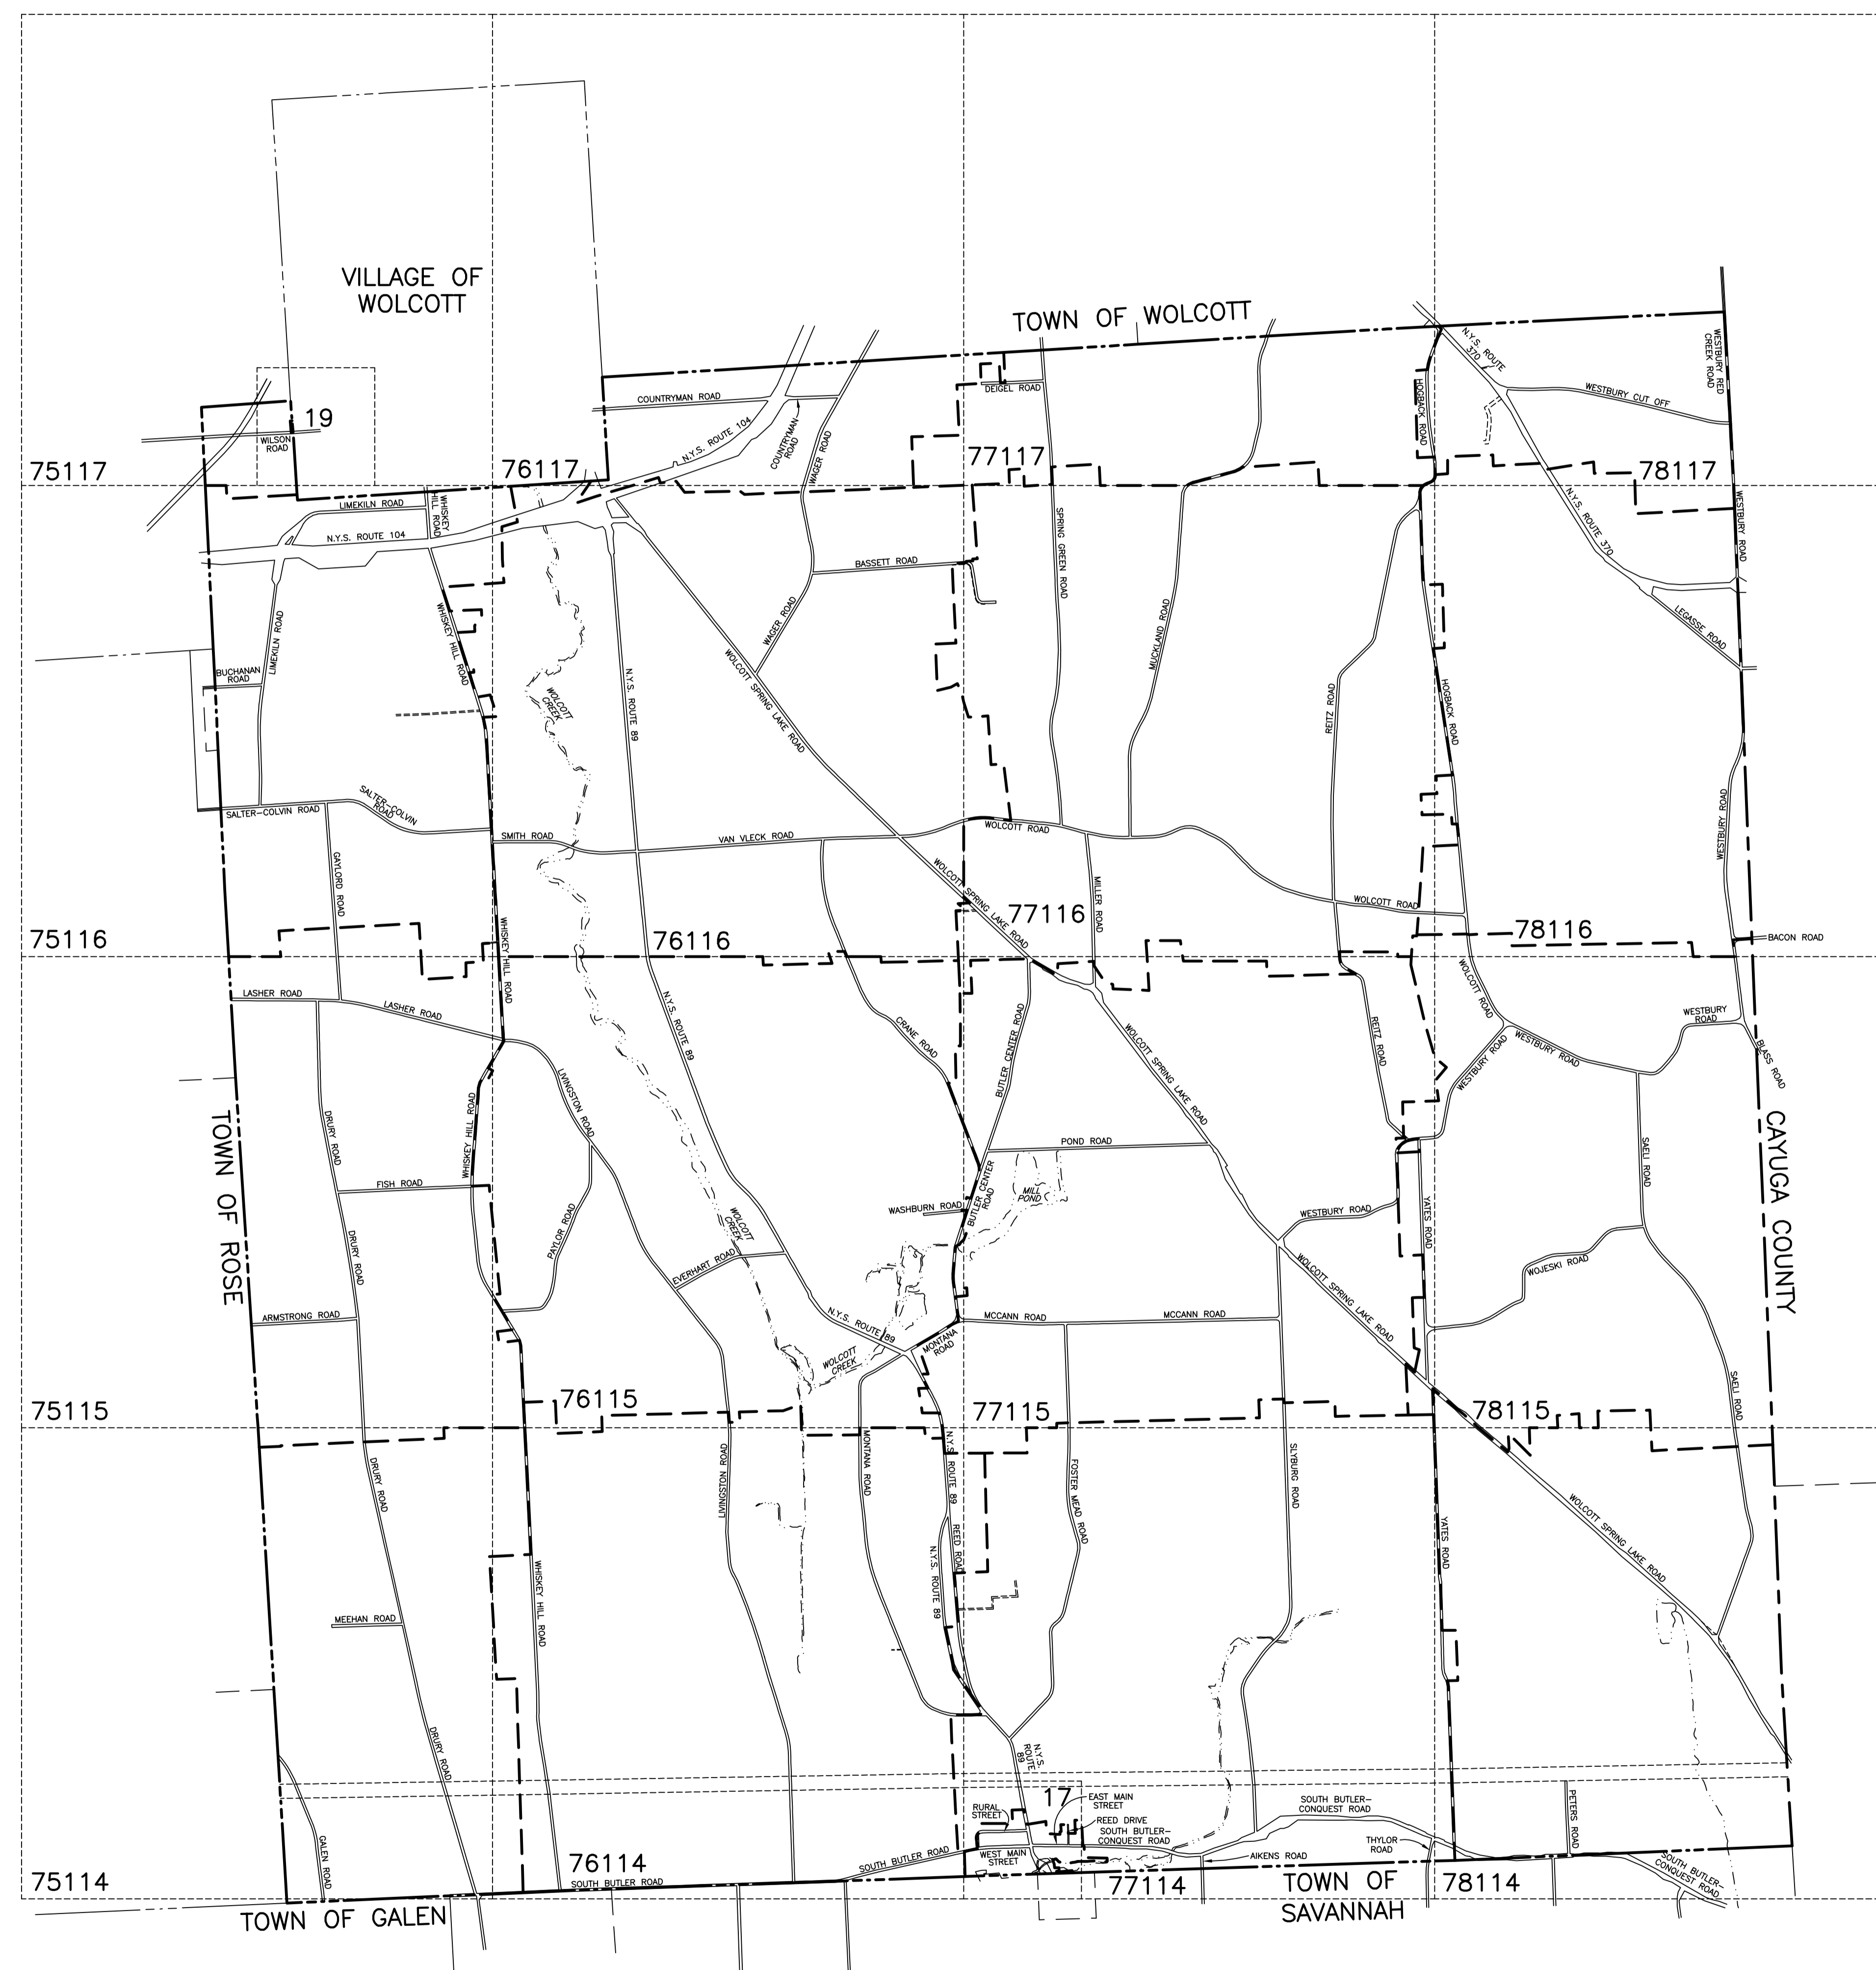

WAYNE COUNTY

REAL PROPERTY TAX SERVICE

16 WILLIAM STREET
LYONS, NEW YORK
www.co.wayne.ny.us
UNDER AUTHORITY
OF
WAYNE COUNTY BOARD OF SUPERVISORS

LEGEND

TOWN LINE	---	ROAD OR RAILROAD BNDY.	---
VILLAGE LINE	---	COUNTY LINE	---
SECTION MAP LIMIT	---	SEWER DISTRICT LINE	---
GREAT LOT LINE	---	LIGHTING DISTRICT LINE	---
SCHOOL DISTRICT LINE	---	FIRE DISTRICT LINE	---
WATER DISTRICT LINE	---	DENOTES COMMON OWNER	⊙
GREAT LOT NO.	⊙	CALCULATED ACREAGE	7.5 A (C)
PROPERTY LINE	---	DEED ACREAGE	17.5 A
ORIGINAL LOT LINE	---	SCALED DIMENSION	452 (S)
RAILROAD	---	DEED DIMENSION	123.8 (D)
STREAM OR DITCH	---	SECTION & MAP NO.	60118-17
COORDINATE GRID	+	CENTERLINE DIMENSION	671.12 C

SPECIAL DISTRICTS

SCHOOL	
FIRE	
WATER	
SEWER	
LIGHTING	

FOR TAX PURPOSES ONLY NOT TO BE USED FOR CONVEYANCE

NOTICE OF DISCLAIMER

LOCATION MAP

SECTION BREAKDOWN

62113-00	01	02	05	06	07	08
	03	04	09	10	11	12
			13	14	15	16
			17	18	19	20

INDEX

To Real Property Tax Maps
For The
TOWN OF BUTLER
Wayne County, New York

MAP DATE	SECTION NO.	MAP NO.
	INDEX	

TOWN OF BUTLER