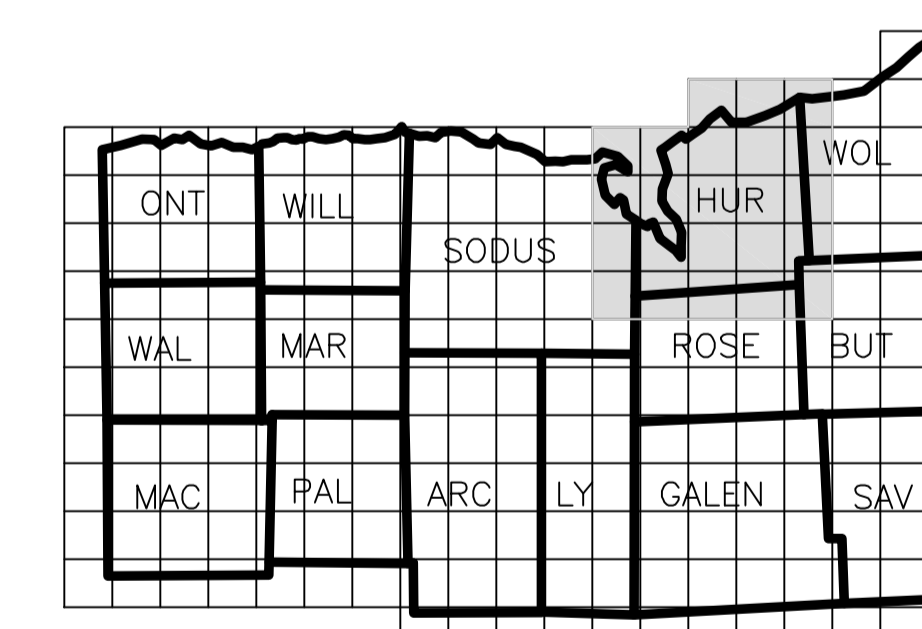

WAYNE COUNTY

REAL PROPERTY TAX SERVICE

16 WILLIAM STREET
LYONS, NEW YORK
www.co.wayne.ny.us
UNDER AUTHORITY
OF
WAYNE COUNTY BOARD OF SUPERVISORS

LEGEND

SPECIAL DISTRICTS

SCHOOL	
FIRE	
WATER	
SEWER	
LIGHTING	

FOR TAX PURPOSES ONLY NOT TO BE USED FOR CONVEYANCE

NOTICE OF DISCLAIMER

LOCATION MAP