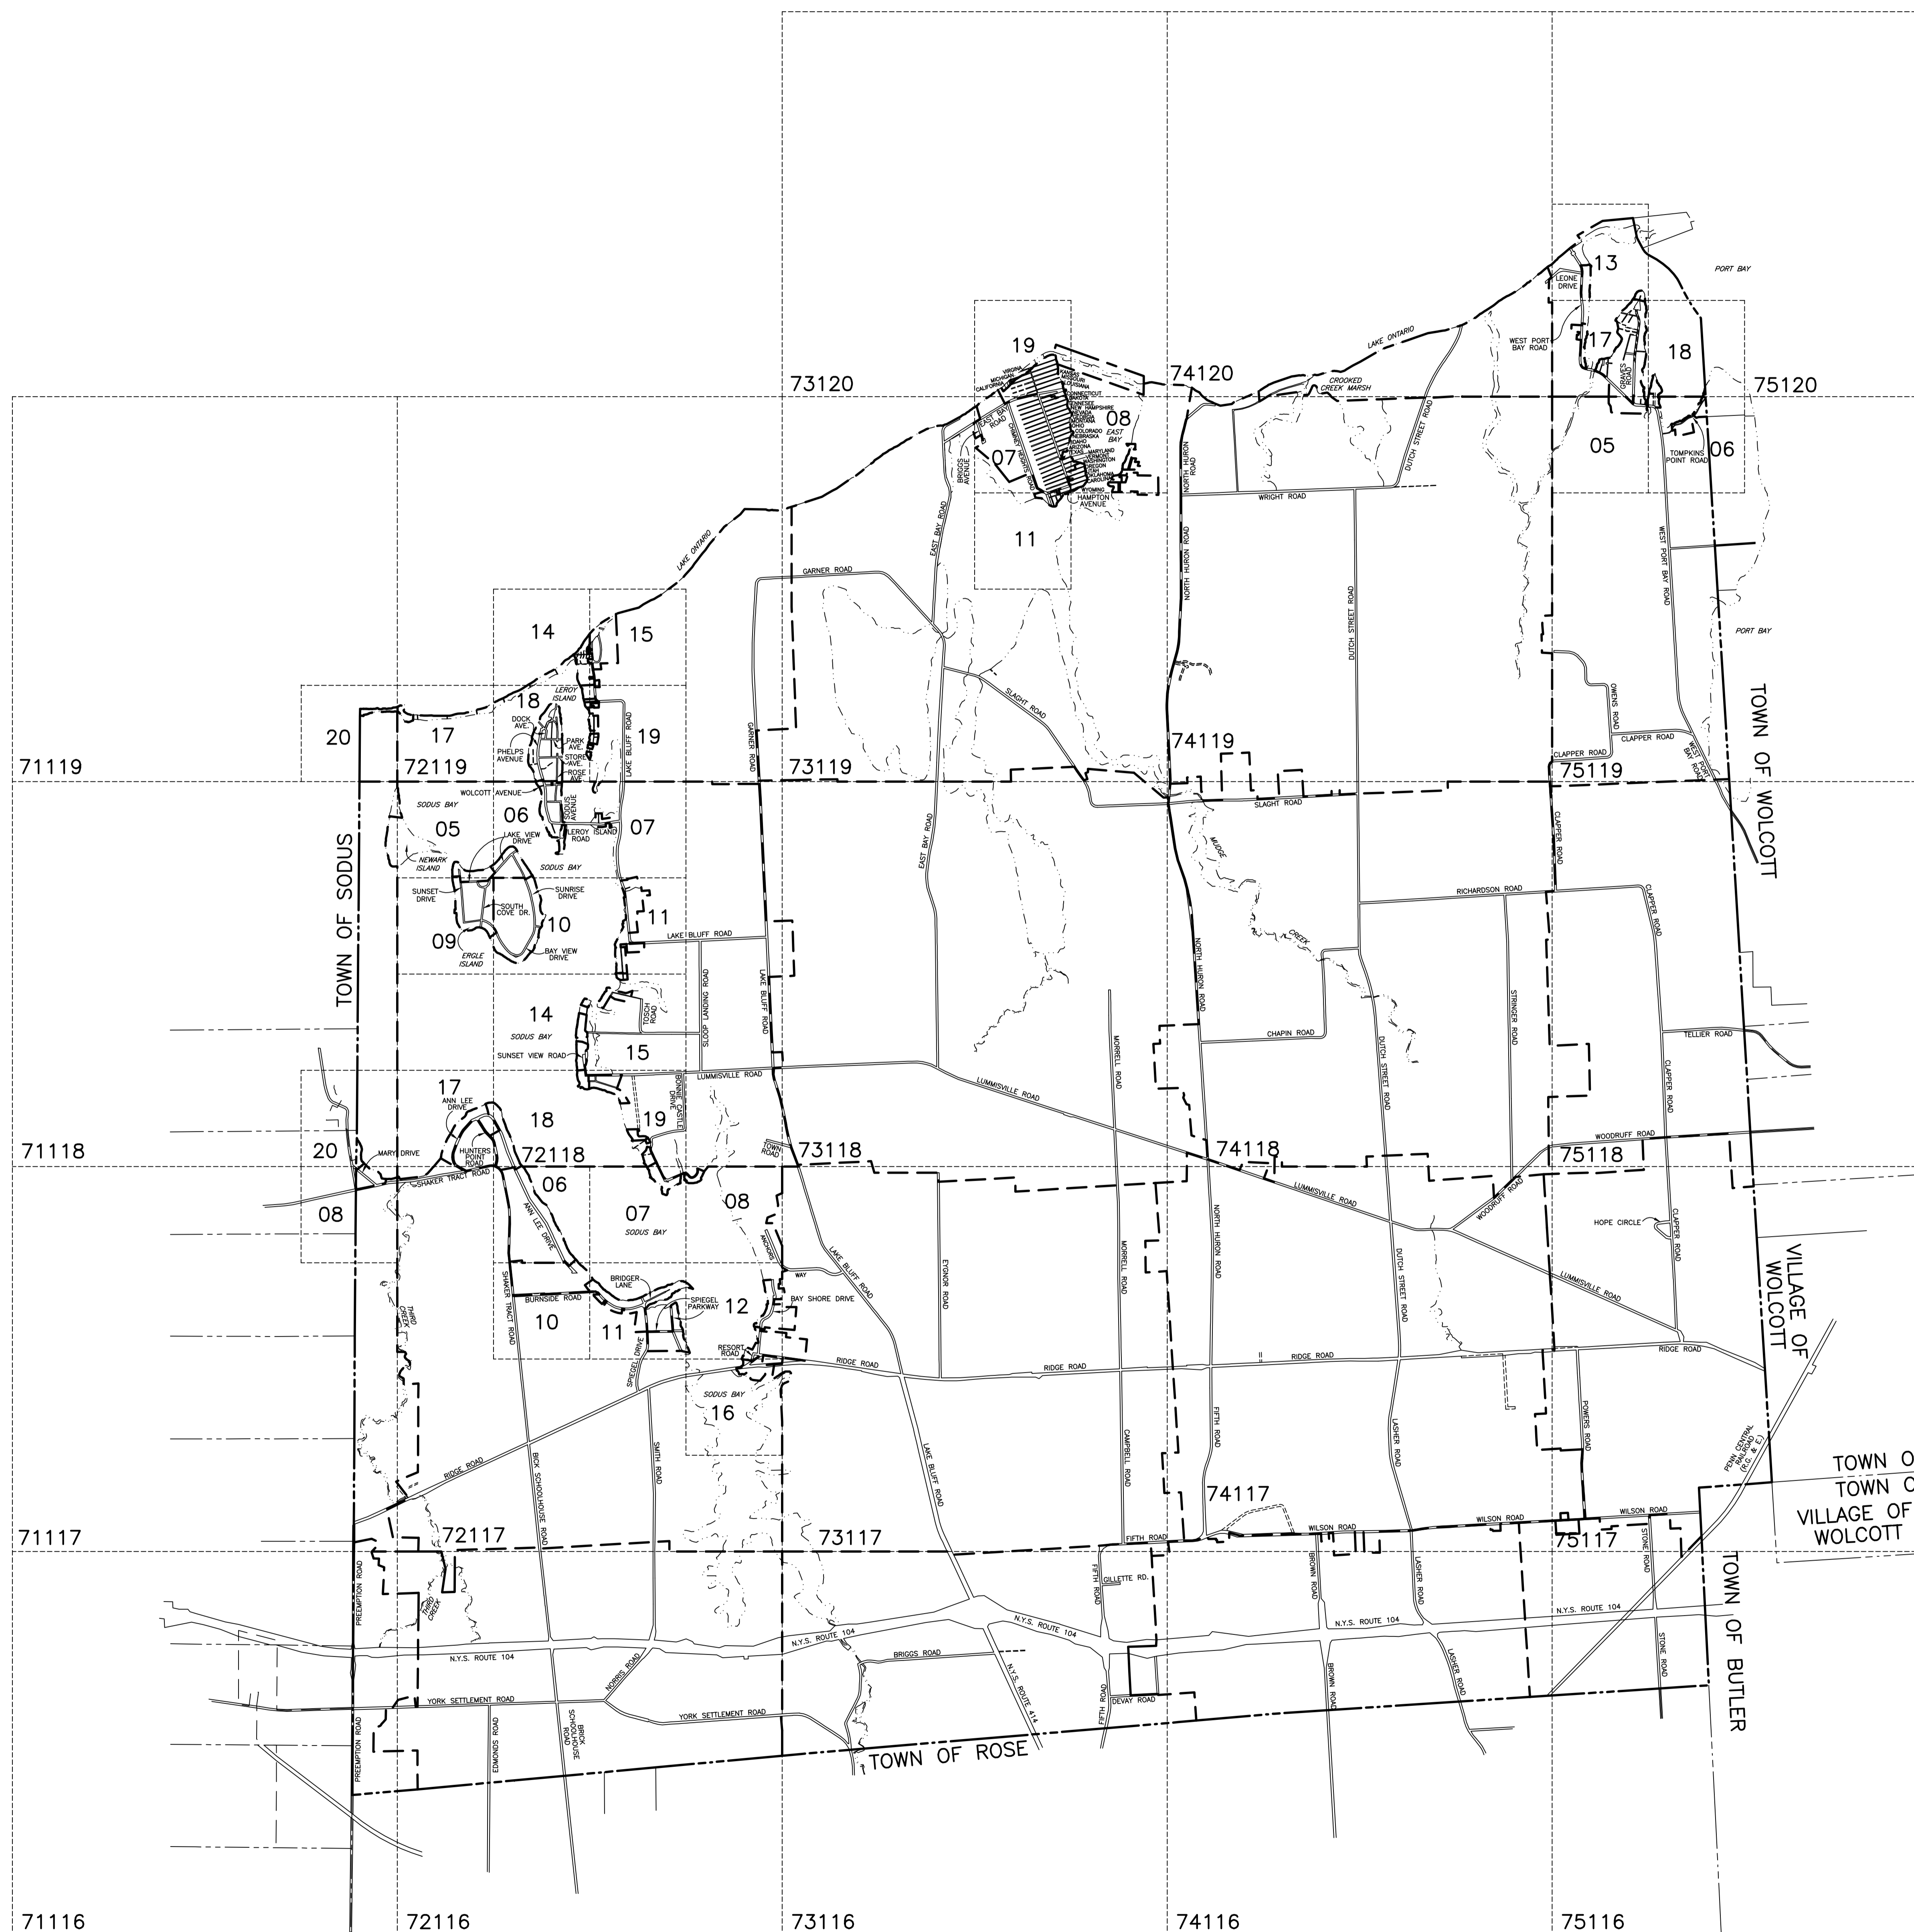

WAYNE COUNTY

REAL PROPERTY TAX SERVICE

16 WILLIAM STREET
LYONS, NEW YORK
www.co.wayne.ny.us
UNDER AUTHORITY
OF
WAYNE COUNTY BOARD OF SUPERVISORS

LEGEND

SPECIAL DISTRICTS

SCHOOL	
FIRE	
WATER	
SEWER	
LIGHTING	

FOR TAX PURPOSES ONLY NOT TO BE USED FOR CONVEYANCE

NOTICE OF DISCLAIMER

LOCATION MAP

SECTION BREAKDOWN

62113-00	01	02	05	06	07	08
	03	04	09	10	11	12
			13	14	15	16
			17	18	19	20

INDEX
To Real Property Tax Maps
For The
TOWN OF HURON
Wayne County, New York

MAP DATE	SECTION NO.	MAP NO.
	INDEX	

TOWN OF HURON