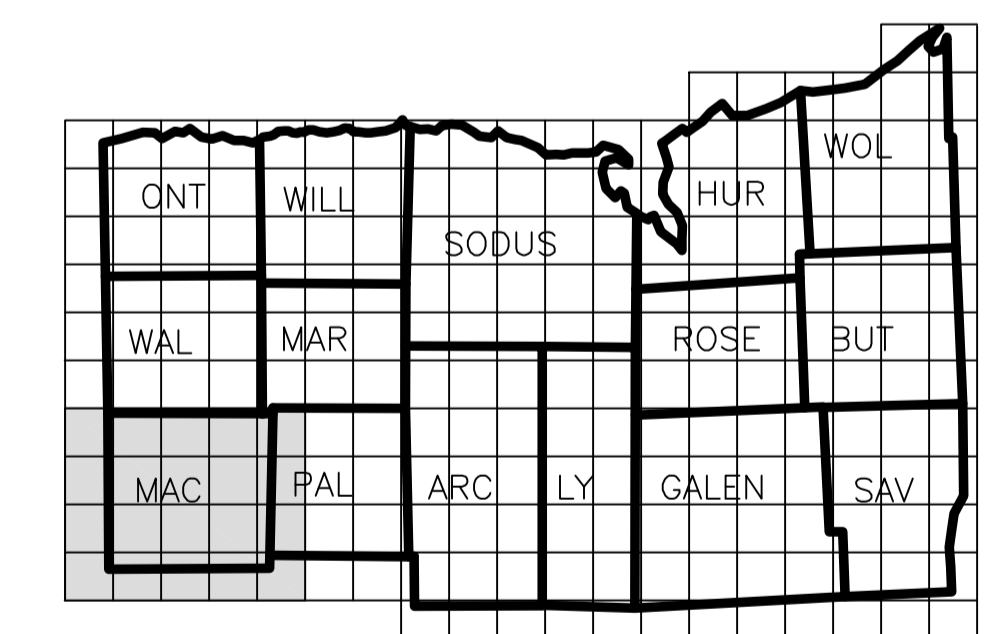

WAYNE COUNTY

REAL PROPERTY TAX SERVICE

16 WILLIAM STREET
LYONS, NEW YORK
www.co.wayne.ny.us
UNDER AUTHORITY
OF
WAYNE COUNTY BOARD OF SUPERVISORS

LEGEND

TOWN LINE	---	ROAD OR RAILROAD BNDY.	---
VILLAGE LINE	---	COUNTY LINE	---
SECTION MAP LIMIT	---	SEWER DISTRICT LINE	---
GREAT LOT LINE	---	LIGHTING DISTRICT LINE	---
SCHOOL DISTRICT LINE	---	FIRE DISTRICT LINE	---
WATER DISTRICT LINE	---	⊙	DENOTES COMMON OWNER
GREAT LOT NO.	⊙	CALCULATED ACREAGE	7.5 A (C)
PROPERTY LINE	---	DEED ACREAGE	17.5 A
ORIGINAL LOT LINE	---	SCALED DIMENSION	452 (S)
RAILROAD	---	DEED DIMENSION	123.8 (D)
STREAM OR DITCH	---	SECTION & MAP NO.	60118-17
COORDINATE GRID	+	CENTERLINE DIMENSION	671.12 C

SPECIAL DISTRICTS

SCHOOL	
FIRE	
WATER	
SEWER	
LIGHTING	

FOR TAX PURPOSES ONLY NOT TO BE USED FOR CONVEYANCE

NOTICE OF DISCLAIMER

LOCATION MAP