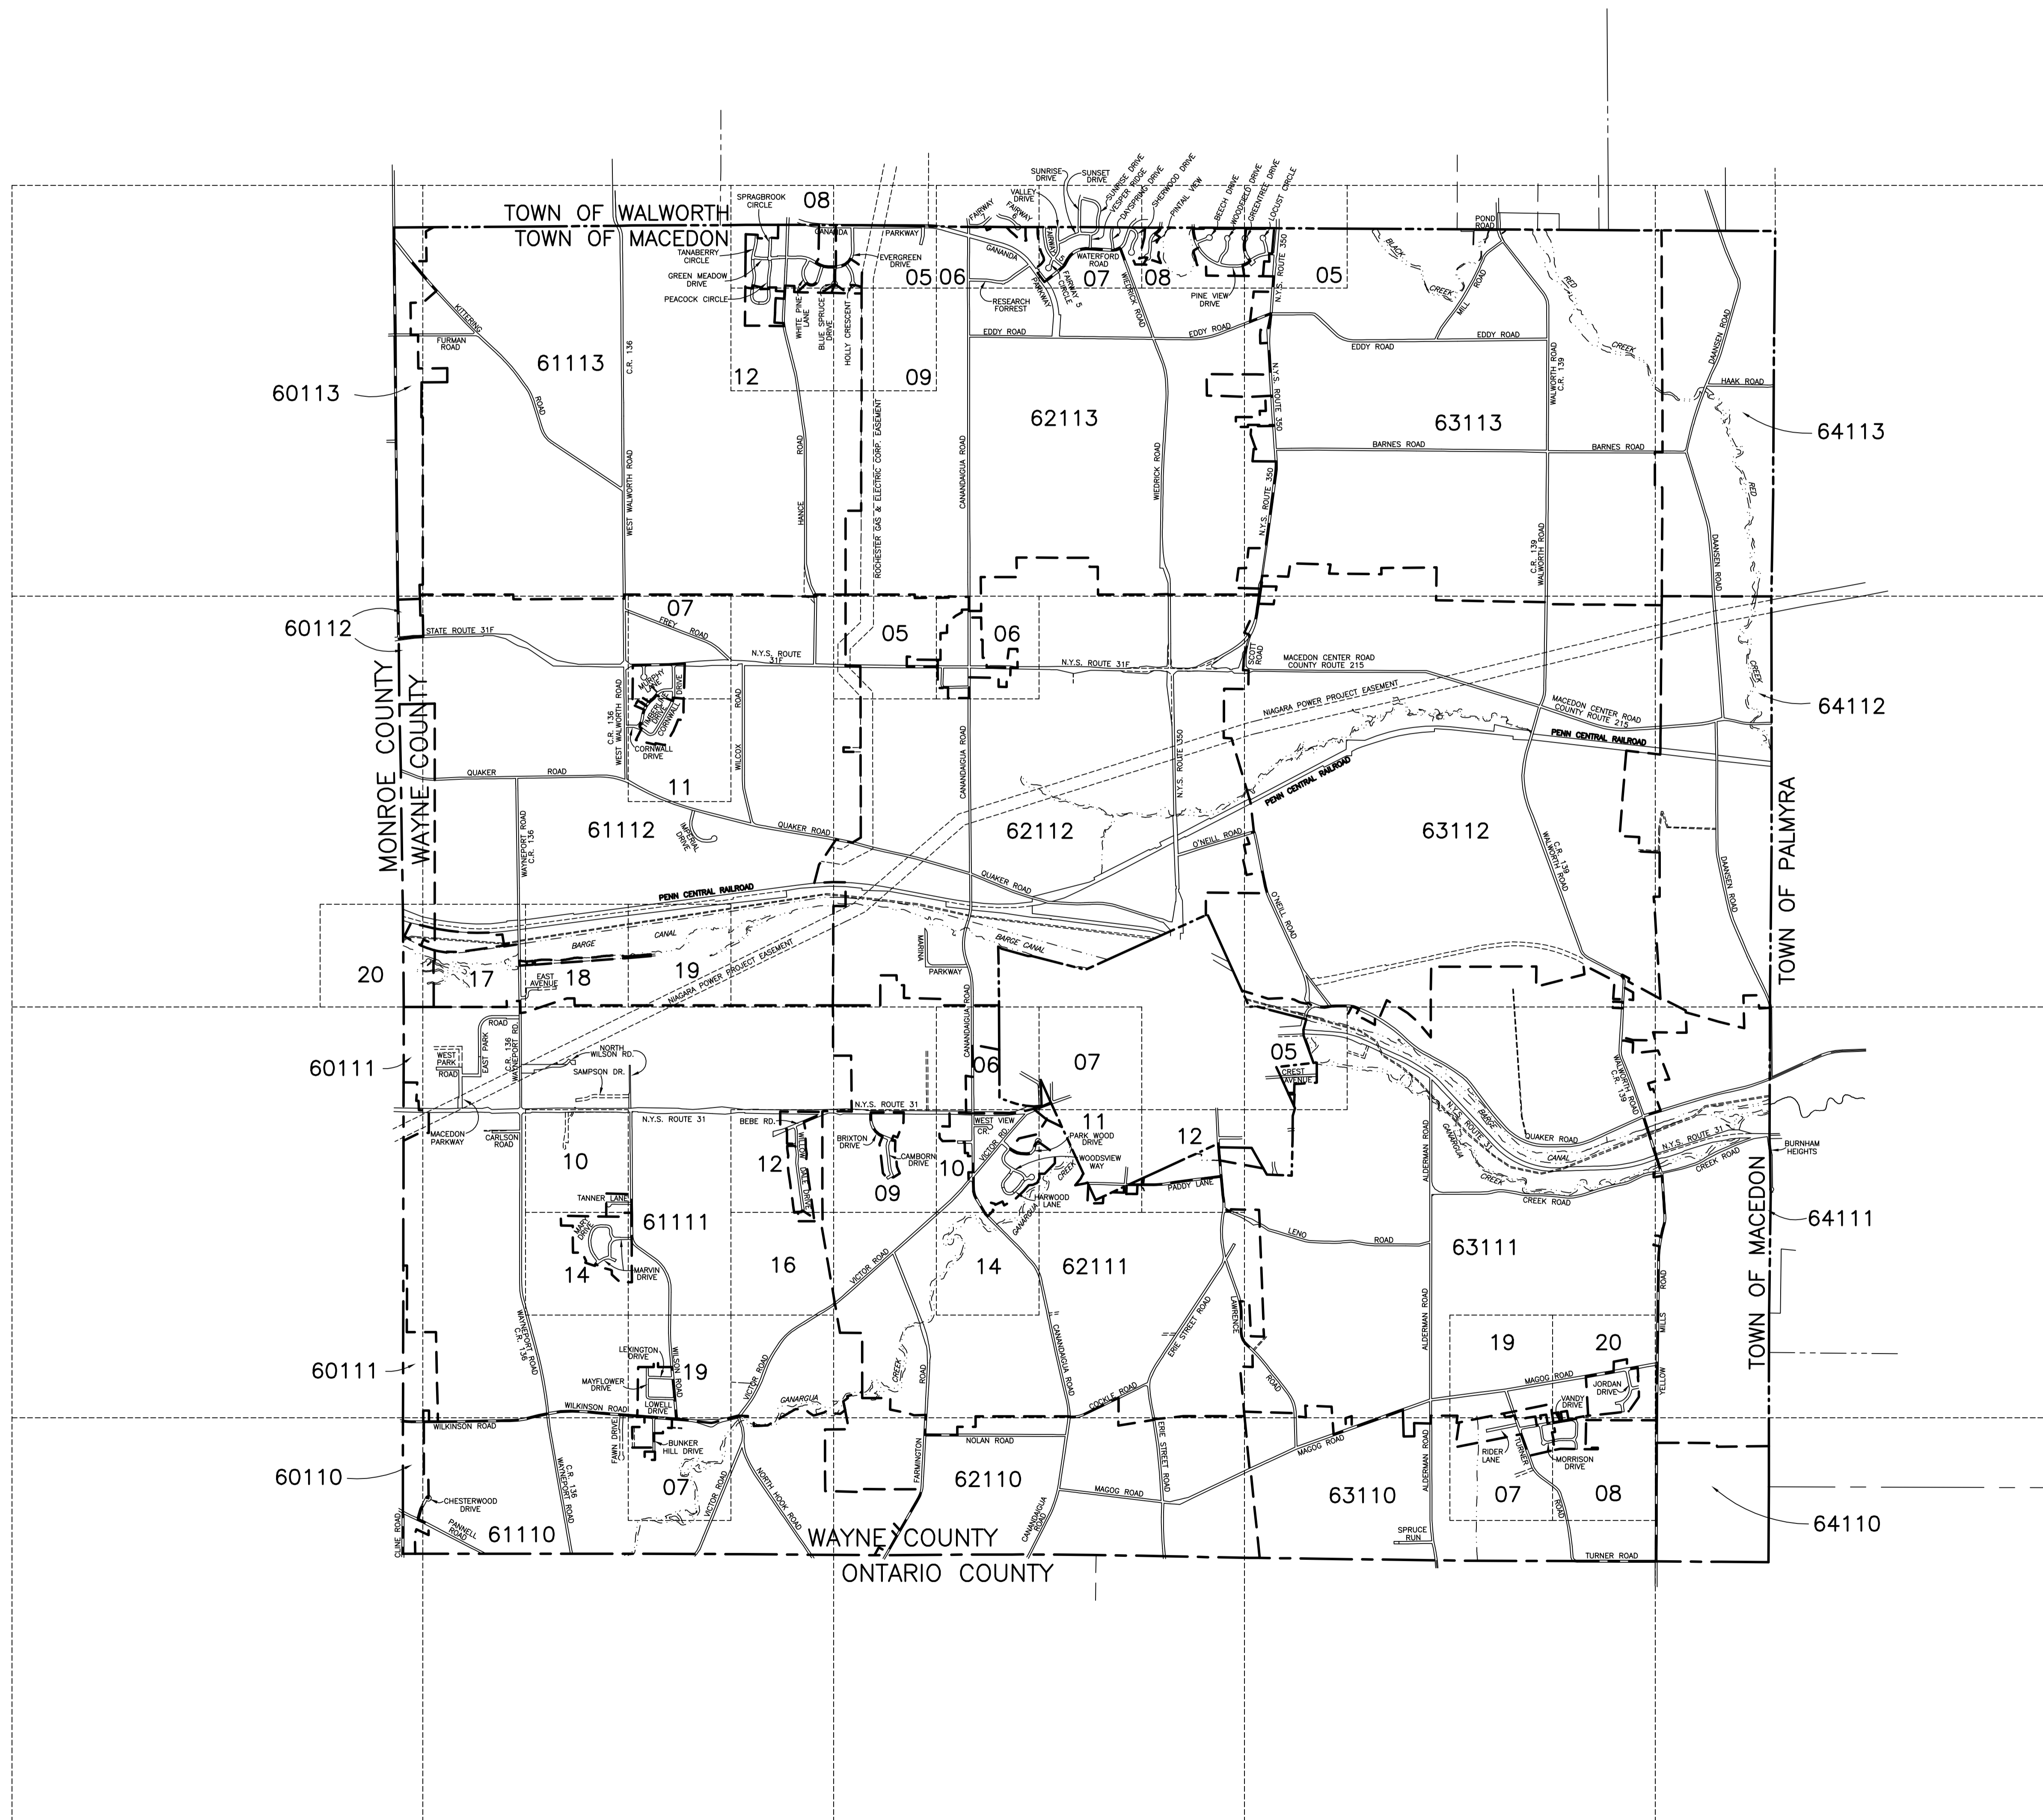

WAYNE COUNTY

REAL PROPERTY TAX SERVICE

16 WILLIAM STREET
LYONS, NEW YORK
www.co.wayne.ny.us
UNDER AUTHORITY
OF
WAYNE COUNTY BOARD OF SUPERVISORS

LEGEND

TOWN LINE	---	ROAD OR RAILROAD BNDY.	---
VILLAGE LINE	---	COUNTY LINE	---
SECTION MAP LIMIT	---	SEWER DISTRICT LINE	---
GREAT LOT LINE	---	LIGHTING DISTRICT LINE	---
SCHOOL DISTRICT LINE	---	FIRE DISTRICT LINE	---
WATER DISTRICT LINE	---	⊙	DENOTES COMMON OWNER
GREAT LOT NO.	⊙	CALCULATED ACREAGE	7.5 A (C)
PROPERTY LINE	---	DEED ACREAGE	17.5 A
ORIGINAL LOT LINE	---	SCALED DIMENSION	452 (S)
RAILROAD	---	DEED DIMENSION	123.8 (D)
STREAM OR DITCH	---	SECTION & MAP NO.	60118-17
COORDINATE GRID	+	CENTERLINE DIMENSION	671.12 C

SPECIAL DISTRICTS

SCHOOL	
FIRE	
WATER	
SEWER	
LIGHTING	

FOR TAX PURPOSES ONLY NOT TO BE USED FOR CONVEYANCE

NOTICE OF DISCLAIMER

LOCATION MAP

SECTION BREAKDOWN

62113-00	01 02	05 06 07 08
	03 04	09 10 11 12
		13 14 15 16
		17 18 19 20

INDEX To Real Property Tax Maps For The TOWN OF MACEDON Wayne County, New York

MAP DATE	SECTION NO.	MAP NO.
	INDEX	

TOWN OF MACEDON