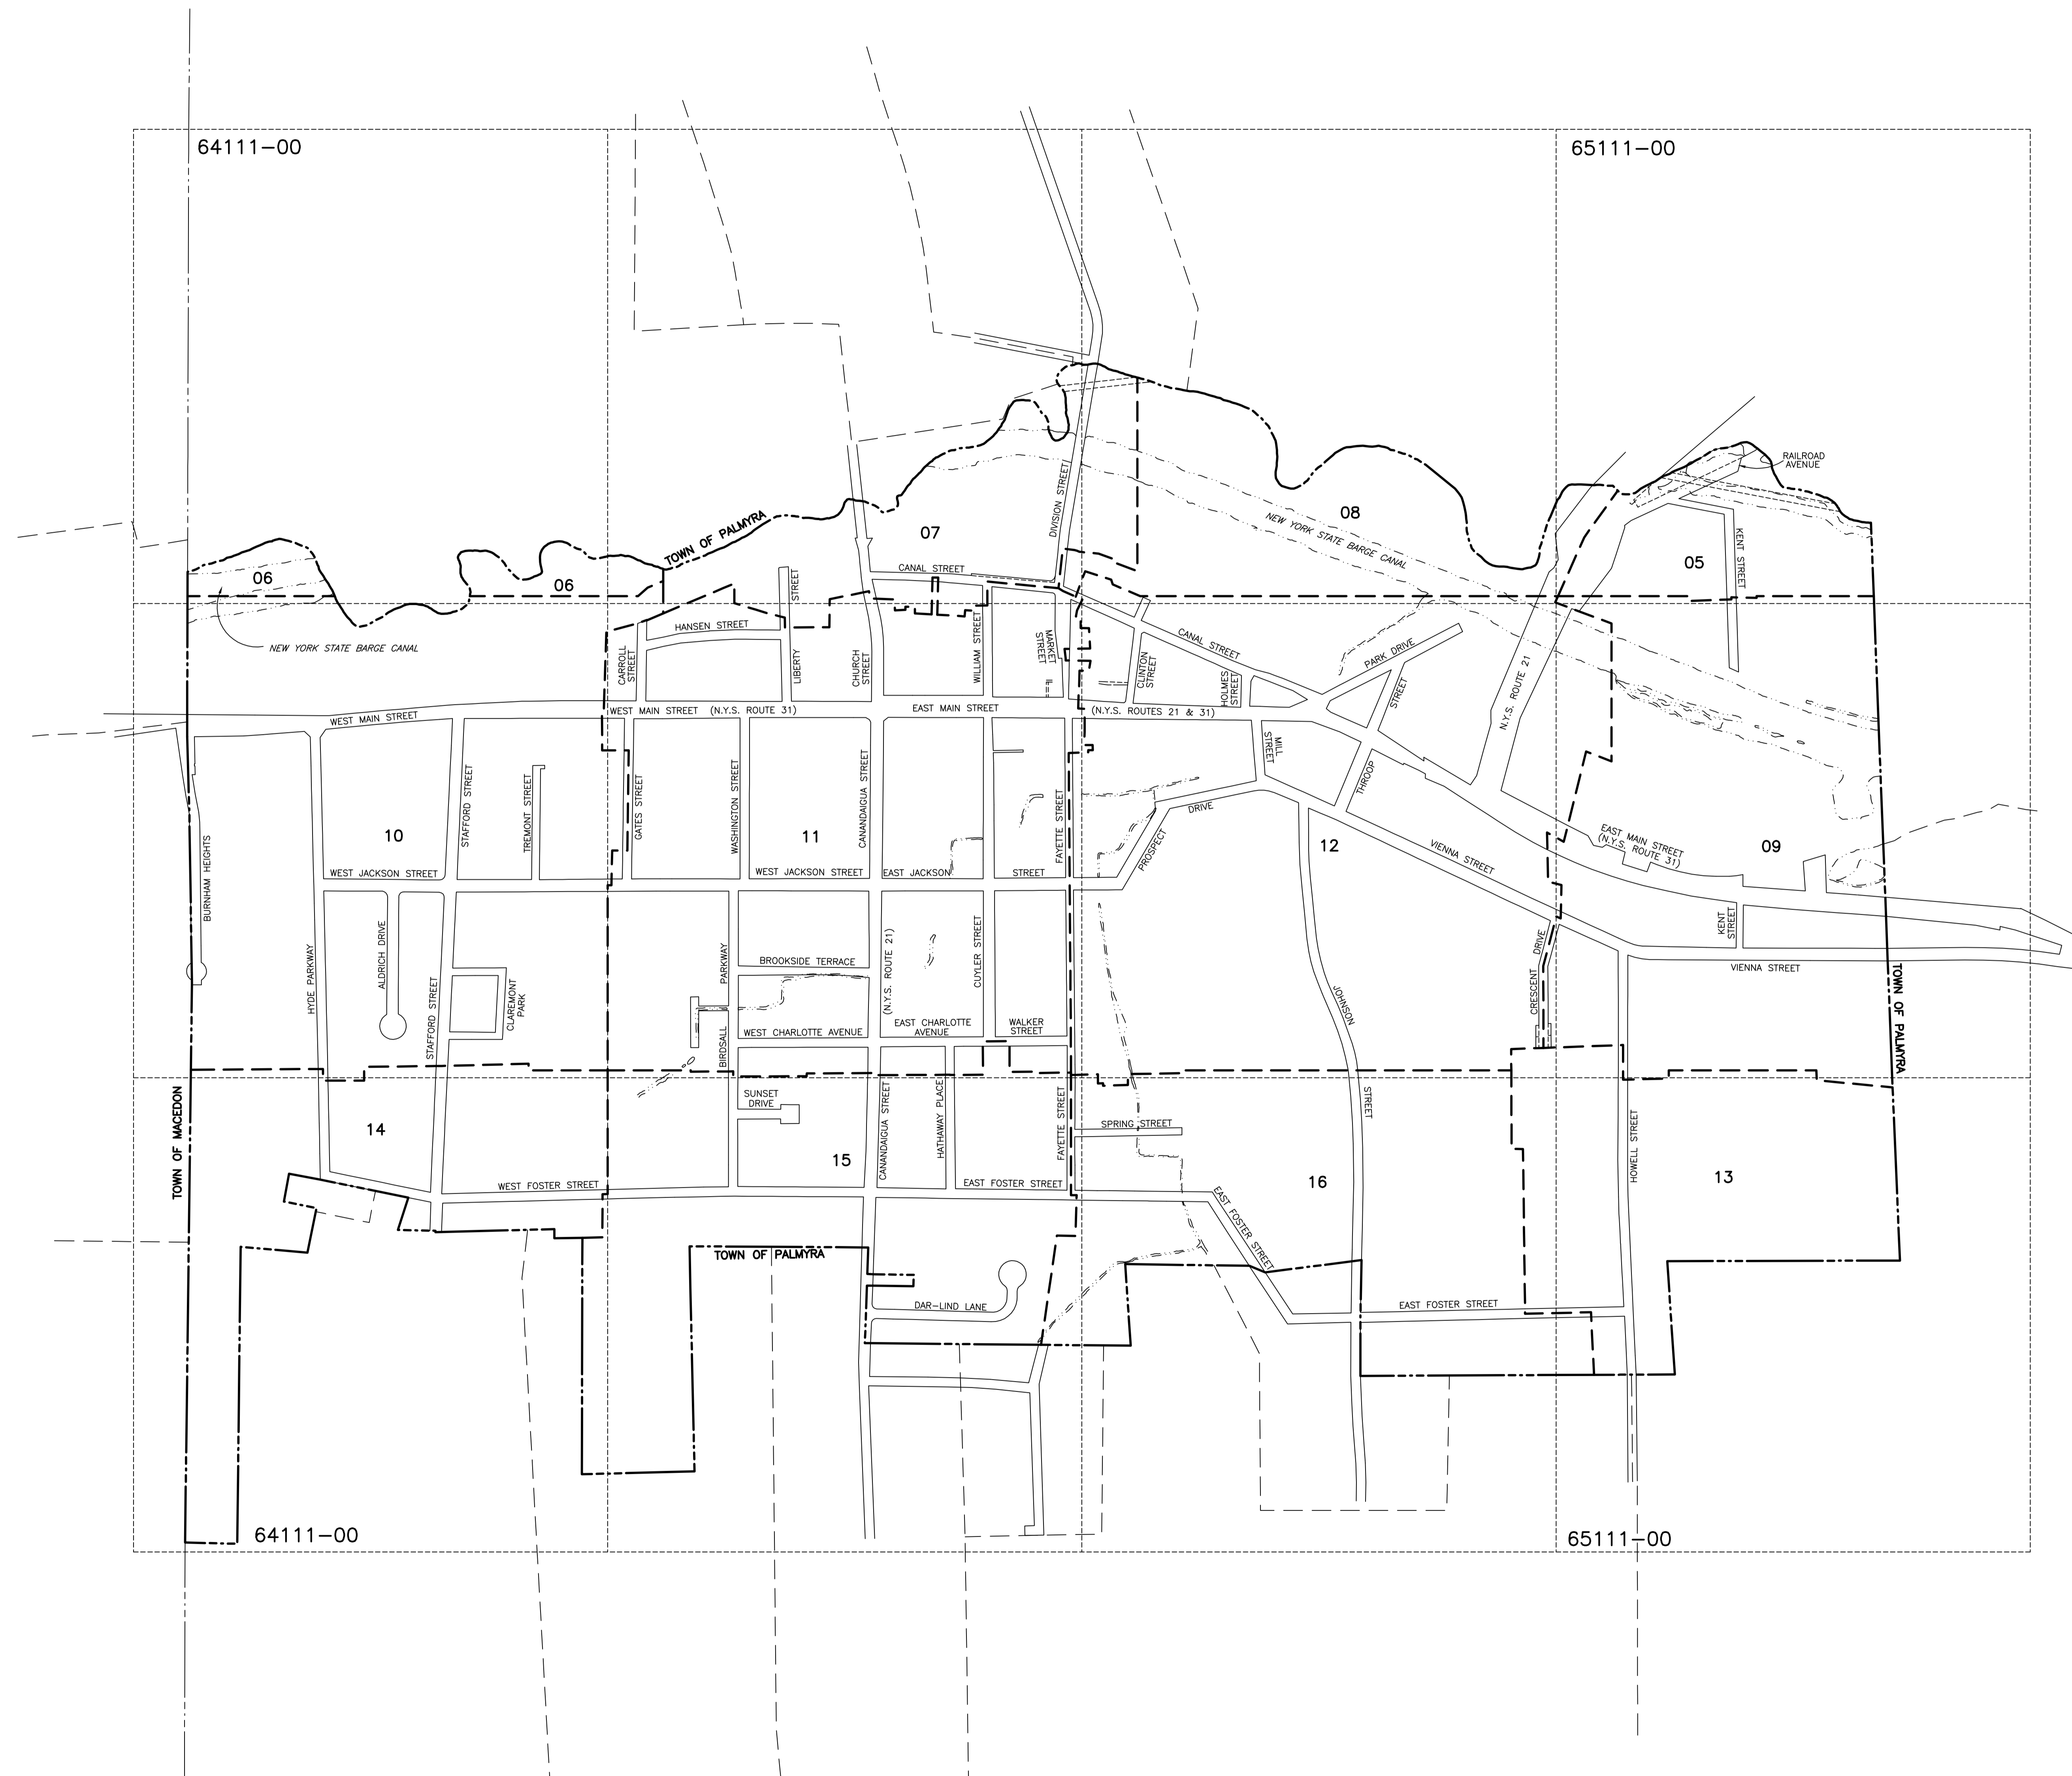

WAYNE COUNTY

REAL PROPERTY TAX SERVICE

16 WILLIAM STREET
LYONS, NEW YORK
www.co.wayne.ny.us
UNDER AUTHORITY
OF
WAYNE COUNTY BOARD OF SUPERVISORS

LEGEND

SPECIAL DISTRICTS

SCHOOL	
FIRE	
WATER	
SEWER	
LIGHTING	

FOR TAX PURPOSES ONLY NOT TO BE USED FOR CONVEYANCE

NOTICE OF DISCLAIMER

LOCATION MAP

SECTION BREAKDOWN

62113-00	01	02	05	06	07	08
	03	04	09	10	11	12
			13	14	15	16
			17	18	19	20

INDEX To Real Property Tax Maps For The VILLAGE OF PALMYRA Wayne County, New York

MAP DATE	SECTION NO.	MAP NO.
	INDEX	

VILLAGE OF PALMYRA