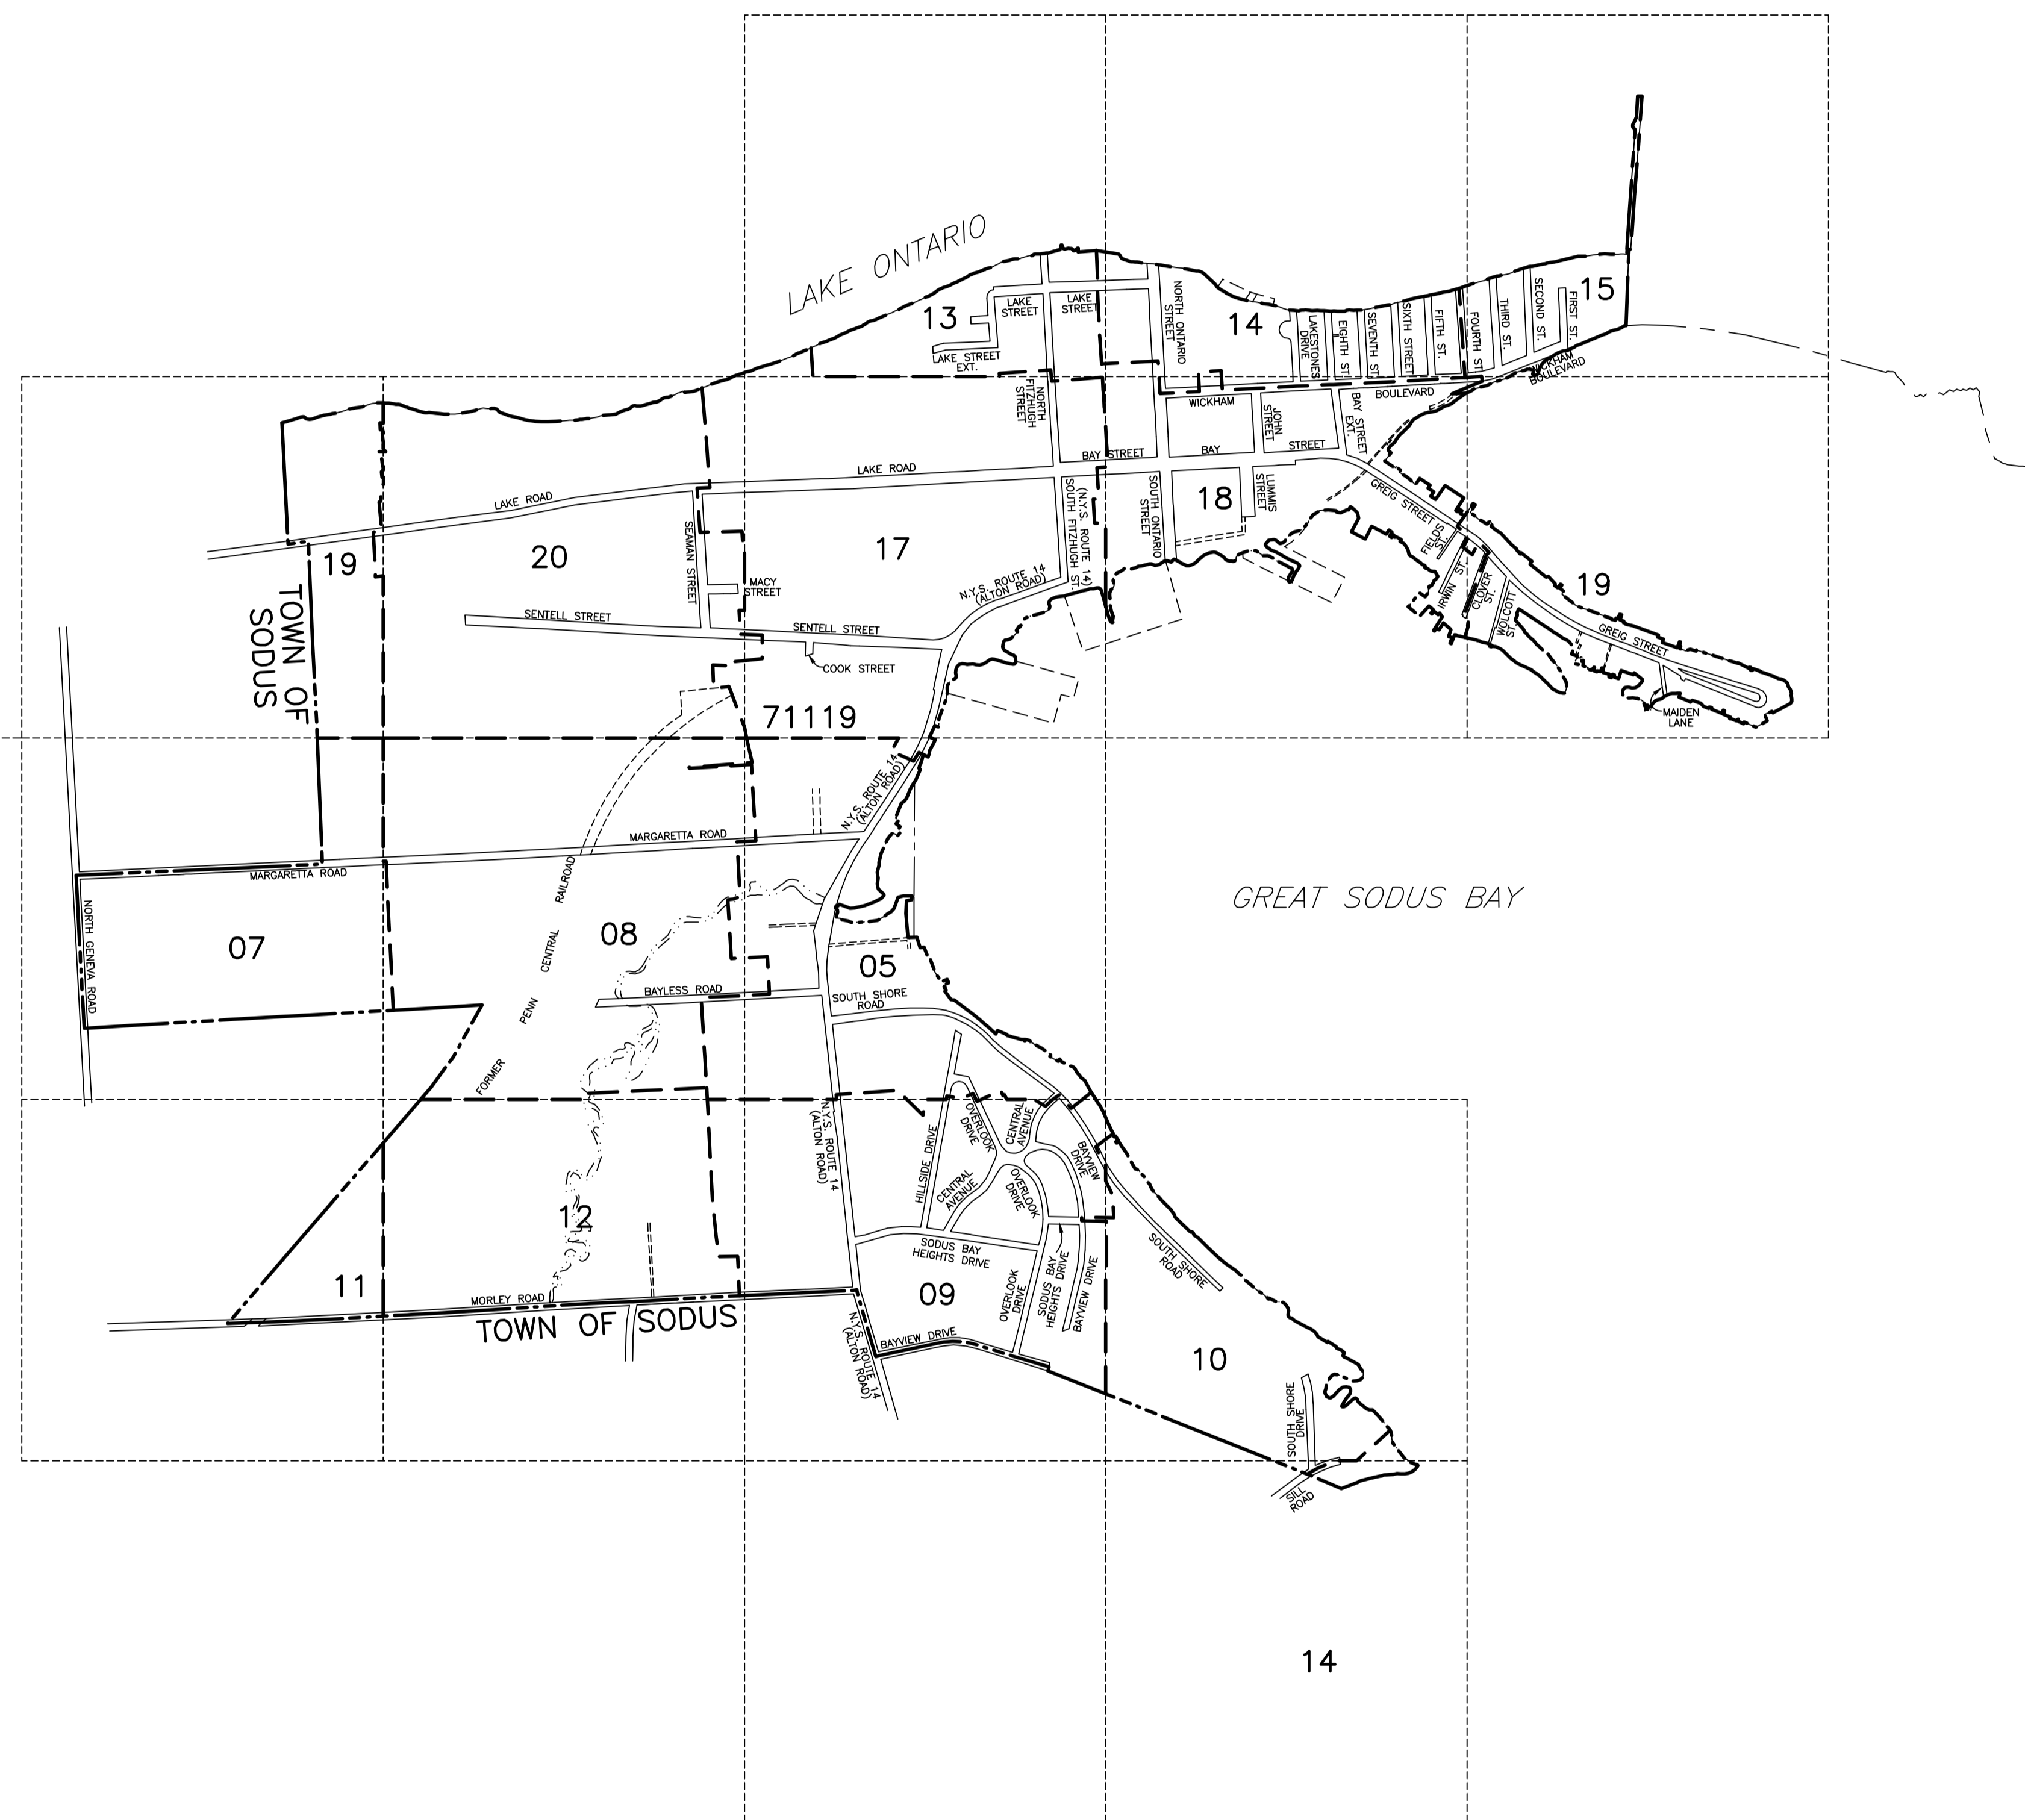

WAYNE COUNTY

REAL PROPERTY TAX SERVICE

16 WILLIAM STREET
LYONS, NEW YORK
www.co.wayne.ny.us
UNDER AUTHORITY
OF
WAYNE COUNTY BOARD OF SUPERVISORS

LEGEND

TOWN LINE	---	ROAD OR RAILROAD BNDY.	---
VILLAGE LINE	---	COUNTY LINE	---
SECTION MAP LIMIT	---	SEWER DISTRICT LINE	---
GREAT LOT LINE	---	LIGHTING DISTRICT LINE	---
SCHOOL DISTRICT LINE	---	FIRE DISTRICT LINE	---
WATER DISTRICT LINE	---	DENOTES COMMON OWNER	⊙
GREAT LOT NO.	⊙	CALCULATED ACREAGE	7.5 A (C)
PROPERTY LINE	---	DEED ACREAGE	17.5 A
ORIGINAL LOT LINE	---	SCALED DIMENSION	452 (S)
RAILROAD	---	DEED DIMENSION	123.8 (D)
STREAM OR DITCH	---	SECTION & MAP NO.	60118-17
COORDINATE GRID	+	CENTERLINE DIMENSION	671.12 C

SPECIAL DISTRICTS

SCHOOL	
FIRE	
WATER	
SEWER	
LIGHTING	

FOR TAX PURPOSES ONLY NOT TO BE USED FOR CONVEYANCE

NOTICE OF DISCLAIMER

LOCATION MAP

SECTION BREAKDOWN

INDEX To Real Property Tax Maps For The VILLAGE OF SODUS POINT Wayne County, New York

MAP DATE	SECTION NO.	MAP NO.
	INDEX	

70119

70118

71118

VILLAGE OF SODUS POINT