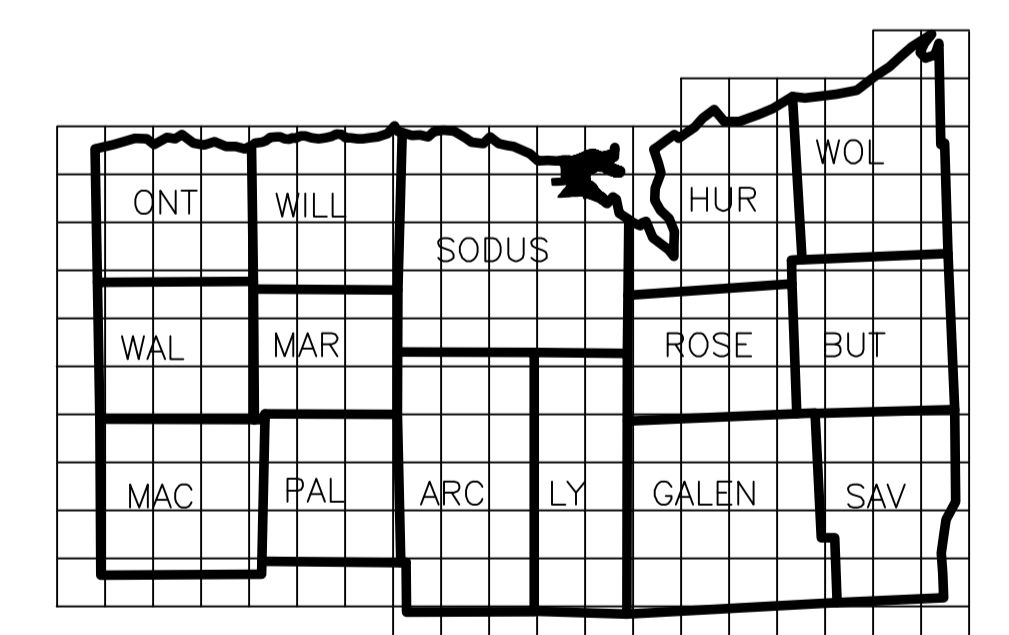

WAYNE COUNTY

REAL PROPERTY TAX SERVICE

16 WILLIAM STREET
LYONS, NEW YORK
www.co.wayne.ny.us
UNDER AUTHORITY
OF
WAYNE COUNTY BOARD OF SUPERVISORS

LEGEND

TOWN LINE	---	ROAD OR RAILROAD BNDY.	---
VILLAGE LINE	---	COUNTY LINE	---
SECTION MAP LIMIT	---	SEWER DISTRICT LINE	---
GREAT LOT LINE	---	LIGHTING DISTRICT LINE	---
SCHOOL DISTRICT LINE	---	FIRE DISTRICT LINE	---
WATER DISTRICT LINE	---	DENOTES COMMON OWNER	⊙
GREAT LOT NO.	⊙	CALCULATED ACREAGE	7.5 A (C)
PROPERTY LINE	---	DEED ACREAGE	17.5 A
ORIGINAL LOT LINE	---	SCALED DIMENSION	452 (S)
RAILROAD	---	DEED DIMENSION	123.8 (D)
STREAM OR DITCH	---	SECTION & MAP NO.	60118-17
COORDINATE GRID	+	CENTERLINE DIMENSION	671.12 C

SPECIAL DISTRICTS

SCHOOL	
FIRE	
WATER	
SEWER	
LIGHTING	

FOR TAX PURPOSES ONLY NOT TO BE USED FOR CONVEYANCE

NOTICE OF DISCLAIMER

LOCATION MAP